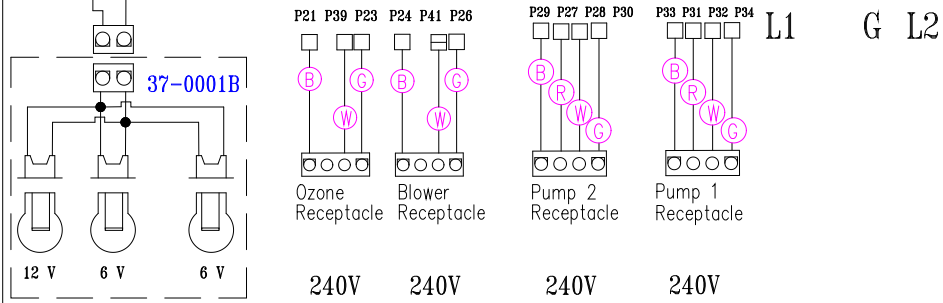

33-0025

LEGEND	
	- 1/4" QUICK CONNECT
	- 1/4" QUICK CONNECT PIGGYBACK
	- FORK CONNECTOR
	- RING CONNECTOR
	- SOCKET CONNECTOR
	- PIN CONNECTOR

HYDRO-QUIP
CORONA, CA (909) 273-7575

Manufacture Notes:

Dwg. No.
D222A0-DKPQY89-CS

Drawn
CDV
Date
2.28.00
Diagram No.
4606-X

Rev
1
Wire Color Code
B - Black G - Green
Br - Brown Bl - Blue
R - Red V - Violet
O - Orange W - White
Y - Yellow Gr - Gray