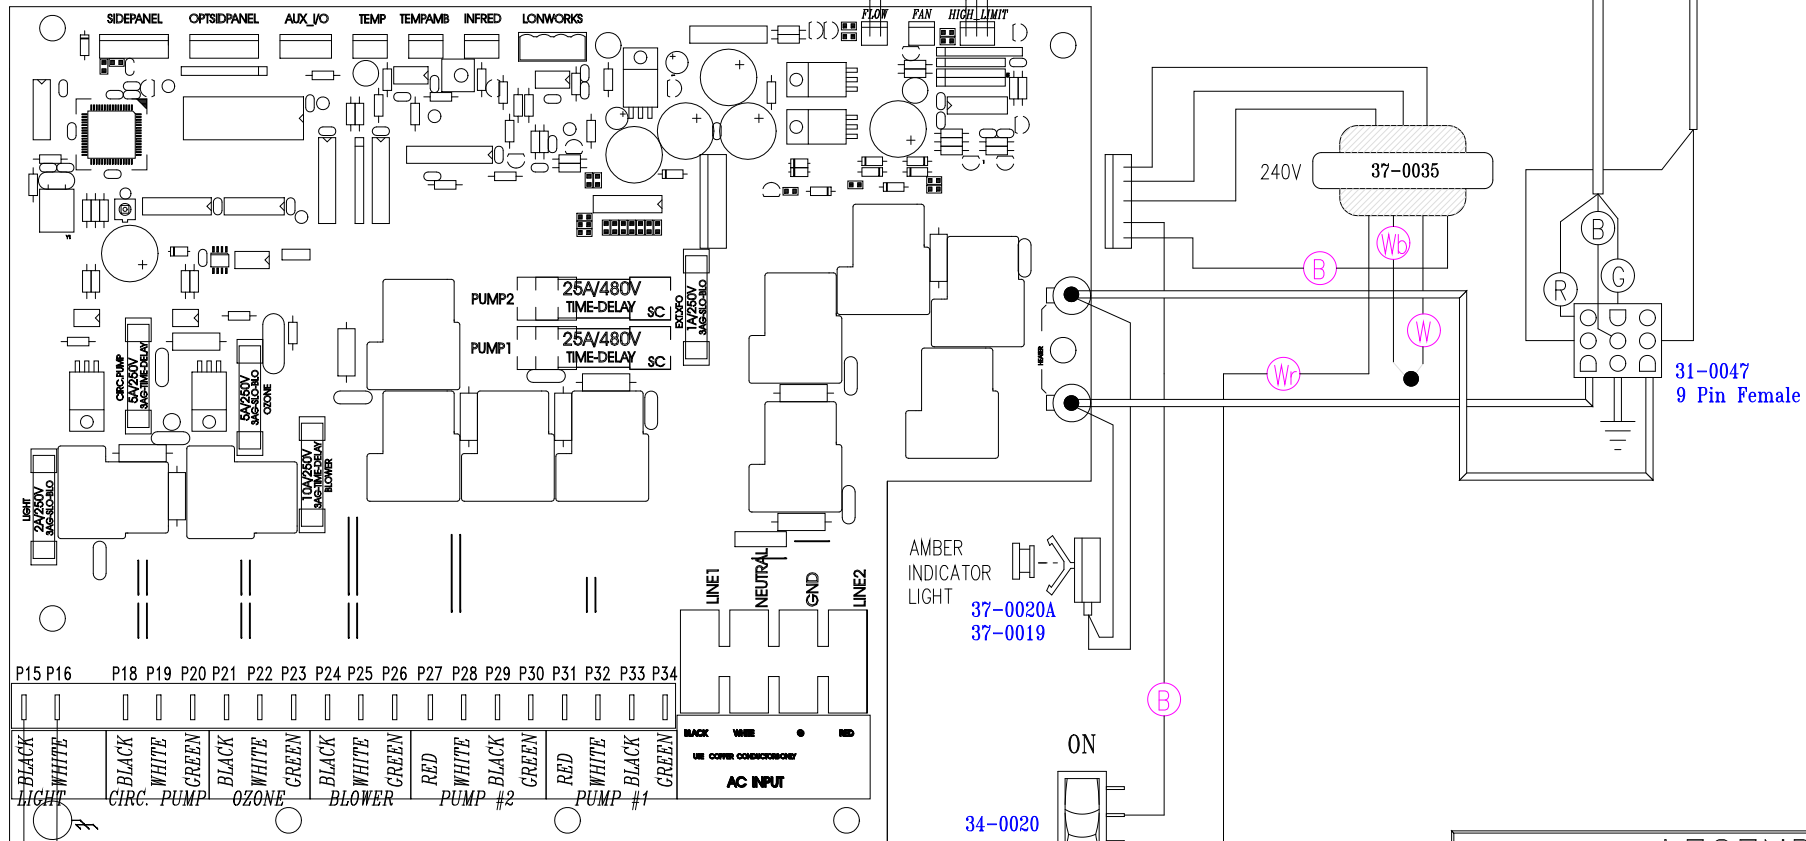

33-0025

LEGEND	
	- 1/4" QUICK CONNECT
	- 1/4" QUICK CONNECT PIGGYBACK
	- FORK CONNECTOR
	- RING CONNECTOR
	- SOCKET CONNECTOR
	- PIN CONNECTOR

HYDRO-QUIP
CORONA, CA (909) 273-7575

Manufacture Notes:

Dwg. No.
D222A0-DKPQY89-CS

Drawn
CDV
Date
2.28.00
Diagram No.
4606-X

Rev
1
Wire Color Code
B - Black G - Green
Br - Brown Bl - Blue
R - Red V - Violet
O - Orange W - White
Y - Yellow Gr - Gray