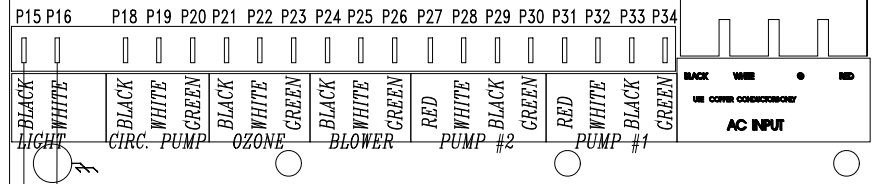

33-0025

LEGEND	
	- 1/4" QUICK CONNECT
	- 1/4" QUICK CONNECT PIGGYBACK
	- FORK CONNECTOR
	- RING CONNECTOR
	- SOCKET CONNECTOR
	- PIN CONNECTOR

HYDRO-QUIP
CORONA, CA (909) 273-7575

Manufacture Notes:

Dwg. No.
D222A0-DKPQY89-CS

Drawn
CDV
Date
2.28.00
Diagram No.
4606-X

Rev
1
Wire Color Code
B - Black G - Green
Br - Brown Bl - Blue
R - Red V - Violet
O - Orange W - White
Y - Yellow Gr - Gray